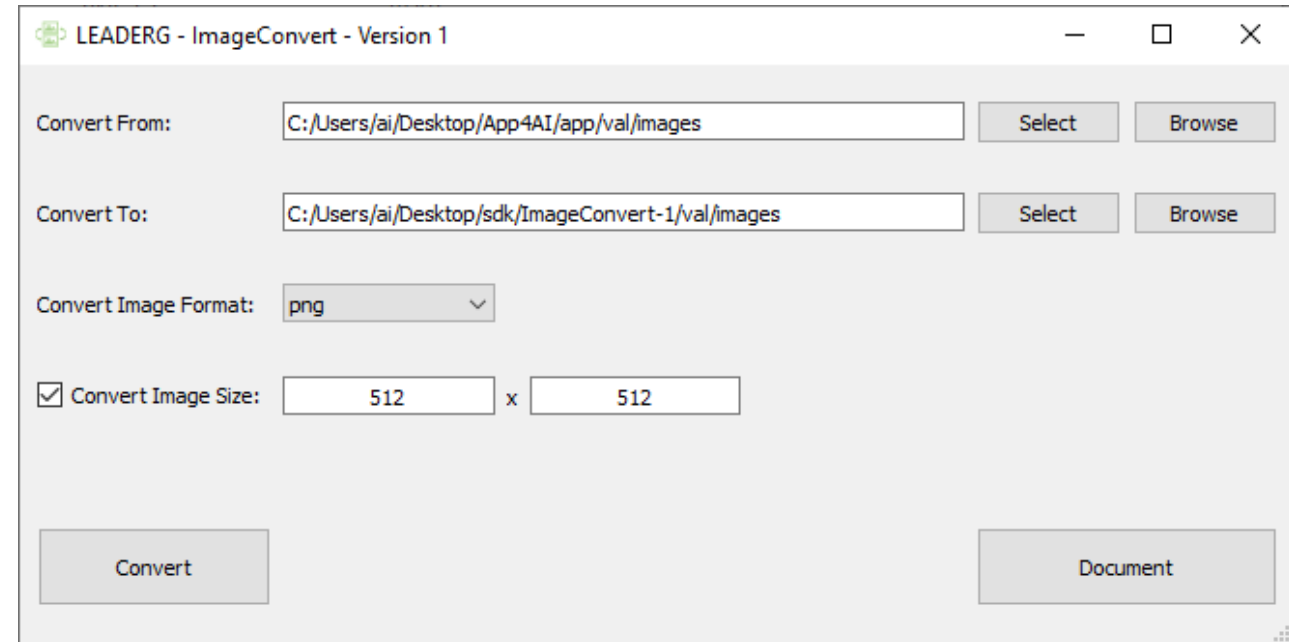

ImageConvert

Convert image files in batches.

Version 20230223

Applications

- Convert image files in batches. Convert JPG image files to PNG image files.

How to use

1. Select the folder path to convert.
2. Set the path of the output
3. Want to resize image
4. Press convert button to convert image